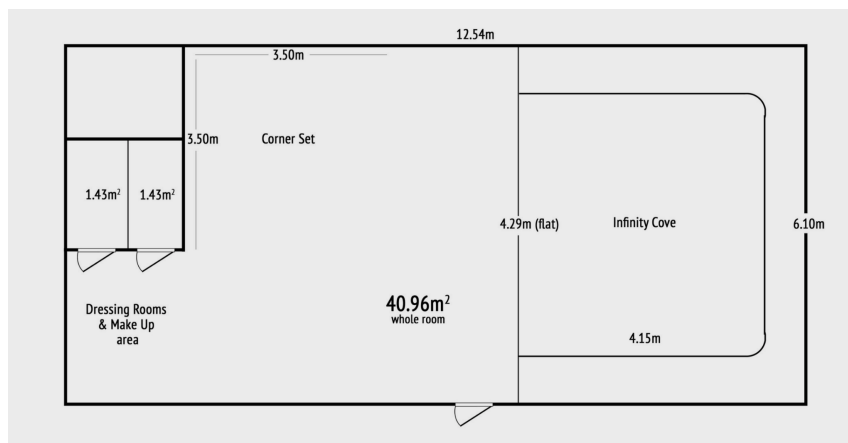

RWVP

T | (+44) 07875216491 E | rwpreisner@gmail.com W | rwpreisner.com

---

Studio Hire |

Address |

7A Juliette Way, Purfleet, South Ockendon, RM15 4YA

Transport |

Parking available on site

Closest Station - Rainham National Rail Station, then 5 minute Taxi

Facilities |

- 3 Sided infinity cove
- Corner Set
- Coloramas & Green Screen Options
- Private Dressing Rooms
- Shower
- Lift Access
- Bathrooms
- Fully Furnished Kitchen
- Dining Area
- Wifi
- 2 free parking spaces
- 3 Phase Power
- Make Up Area

Rates |

Please get in touch for rates

The day rate is based on an 8 hour booking with access to all facilities: infinity cove, corner set, 3 phase power, dressing rooms, make up area, kitchen & dining area, toilets, shower and 2 free parking spaces.

Floorplan |